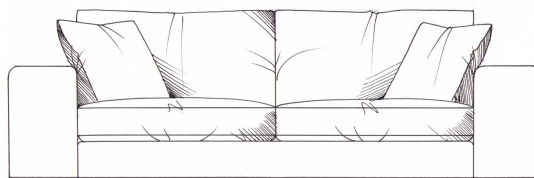

## Harper

Square arm sofa range with quilted arm detail. Foam seat with fibre wrap. Fibre backs. Feather scatters - for number of scatters see price list. Steel serpentine springs. Bolt-on arms for ease of delivery on all sofas. Solid wood feet stained dark oak, optional light oak or ebony.

Footstools  
All stools H: 36cm, D: 77cm

Medium stool width 85cm  
Large stool width 110cm

Love seat  
width 170cm  
height 68cm  
depth 108cm

Small sofa  
width 200cm  
height 68cm  
depth 108cm

Medium sofa  
width 220cm  
height 68cm  
depth 108cm

Large sofa  
width 245cm  
height 68cm  
depth 108cm

Grand sofa  
width 270cm  
height 68cm  
depth 108cm